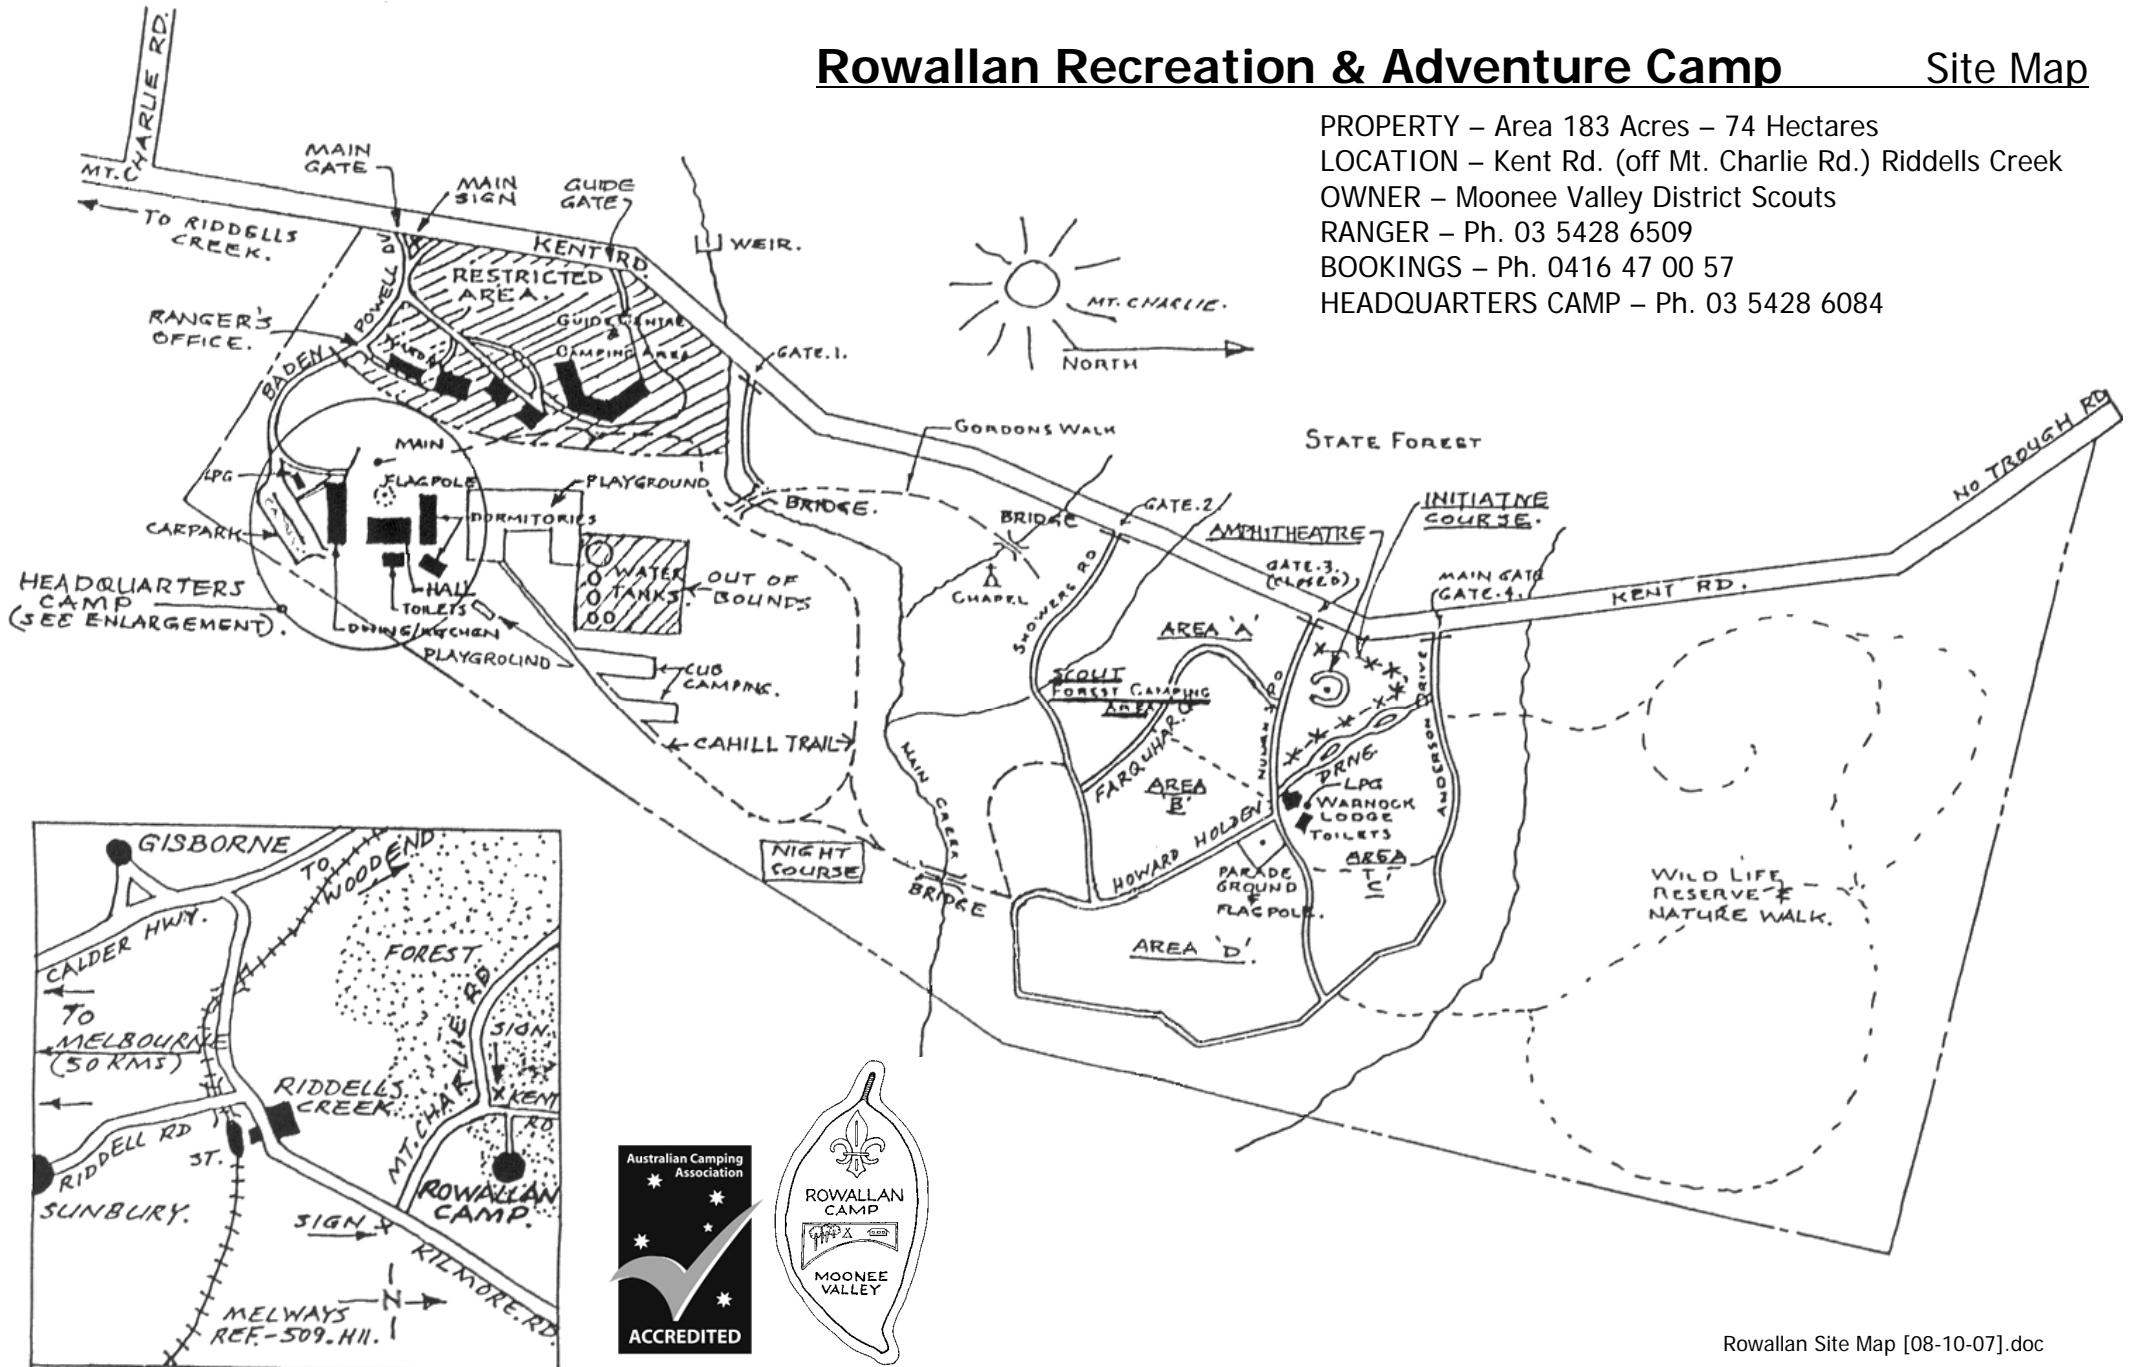

Rowallan Recreation & Adventure Camp

Site Map

PROPERTY – Area 183 Acres – 74 Hectares

LOCATION – Kent Rd. (off Mt. Charlie Rd.) Riddells Creek

OWNER – Moonee Valley District Scouts

RANGER – Ph. 03 5428 6509

BOOKINGS – Ph. 0416 47 00 57

HEADQUARTERS CAMP – Ph. 03 5428 6084

LOCATION MAP.